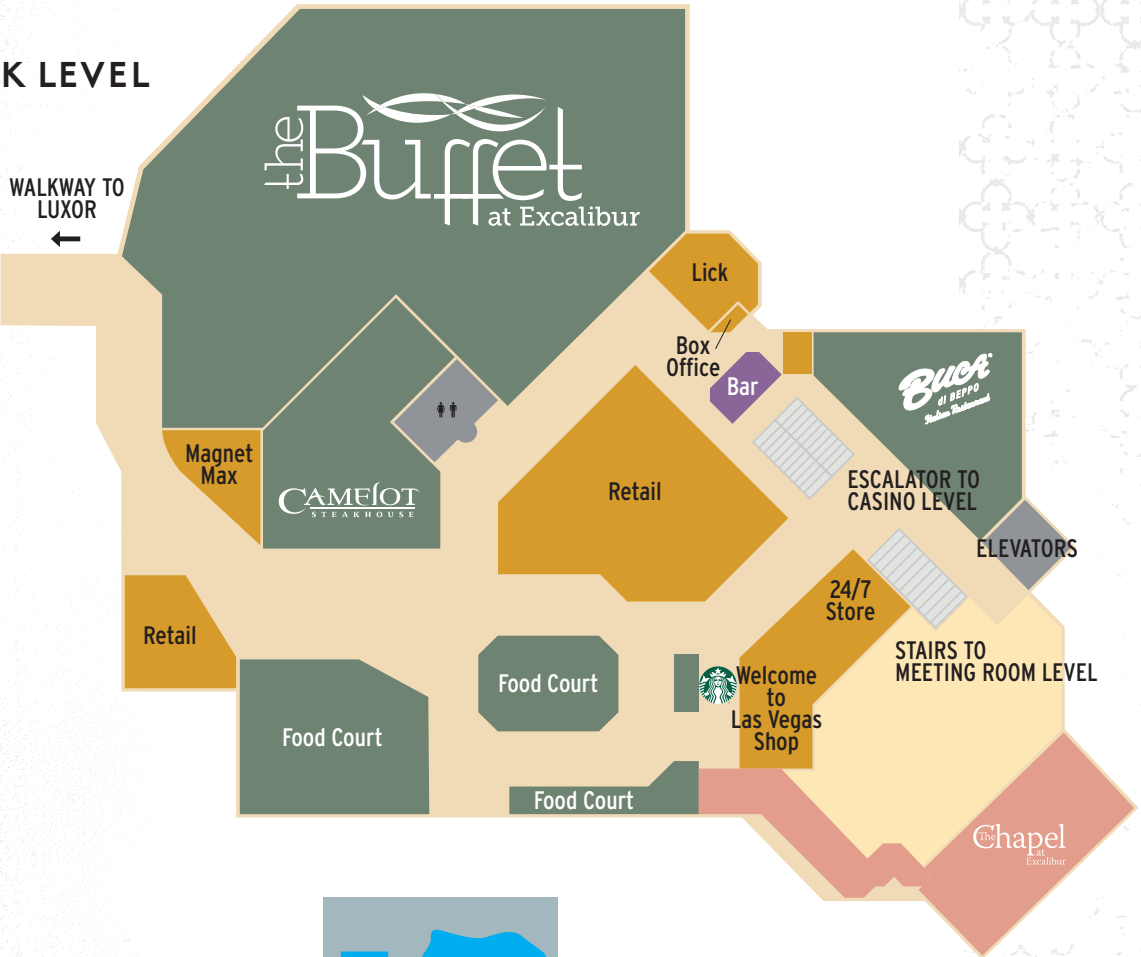

CASTLE WALK LEVEL

MEETING ROOM LEVEL

Banquets

CASTLE WALK LEVEL

Camelot Steakhouse
The Buffet
Food Court
Buca di Beppo

SHOPPING

24/7
Below the Knee
Dragon's Lair
Lick
Lids
Kids Cottage
Souvenir Central

CASINO LEVEL

Dick's Last Resort
Johnny Rockets
Baja Fresh
Castle Coffee
The Lounge
Various Bars

LOWER LEVEL

Tournament of Kings
Fun Dungeon
Ultimate 4-D Experience
Orange Julius/Dairy Queen

CASINO LEVEL

Parking Pay Station

GUEST ROOM ELEVATORS

Castle Coffee

Essentials

Uber • Rideshare