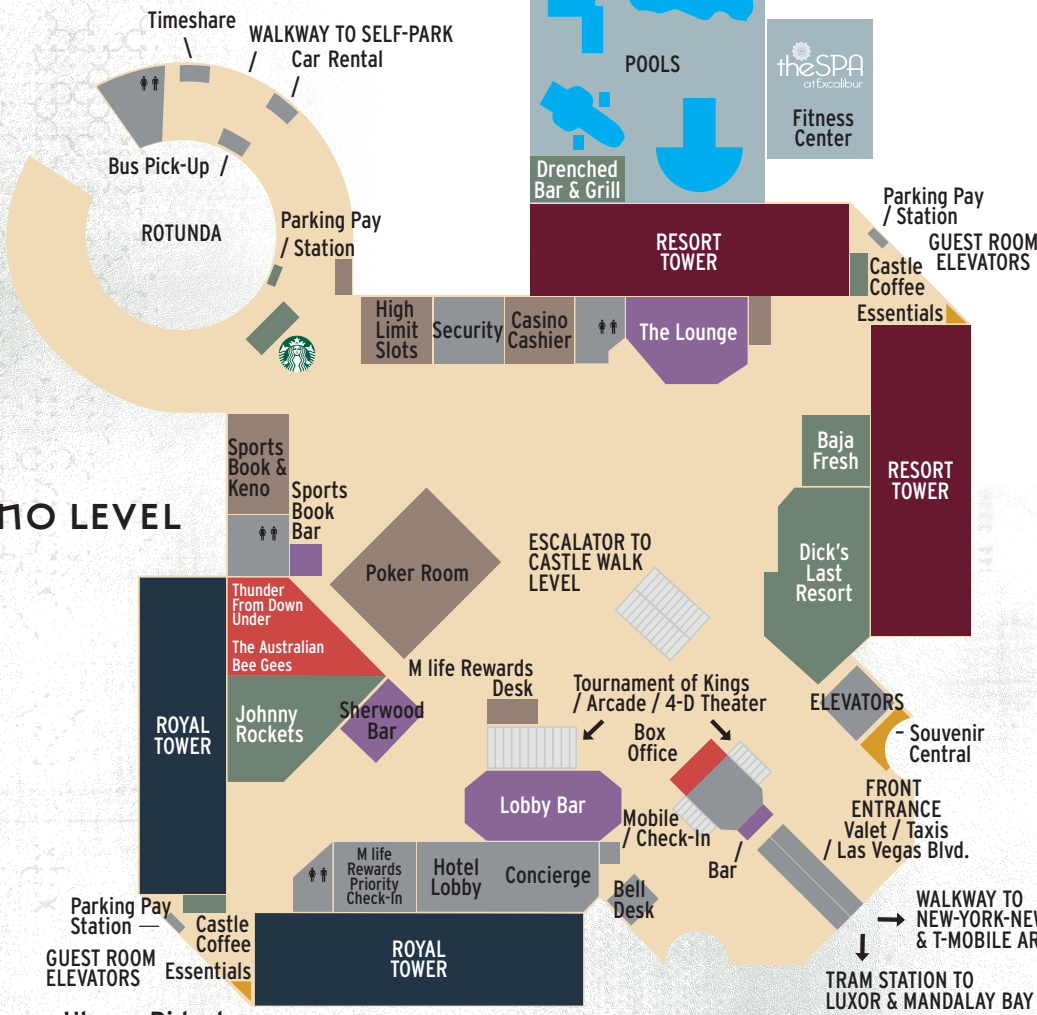

CASTLE WALK LEVEL

MEETING ROOM LEVEL

Banquets

CASTLE WALK LEVEL

Camelot Steakhouse
The Buffet
Food Court
Buca di Beppo

SHOPPING

24/7
Below the Knee
Dragon's Lair
Lick
Lids
Kids Cottage
Souvenir Central

CASINO LEVEL

Dick's Last Resort
Johnny Rockets
Baja Fresh
Castle Coffee
The Lounge
Various Bars

LOWER LEVEL

Tournament of Kings
Fun Dungeon
Ultimate 4-D Experience
Orange Julius/Dairy Queen

CASINO LEVEL

Parking Pay Station

GUEST ROOM ELEVATORS

Castle Coffee

Essentials

Uber • Rideshare