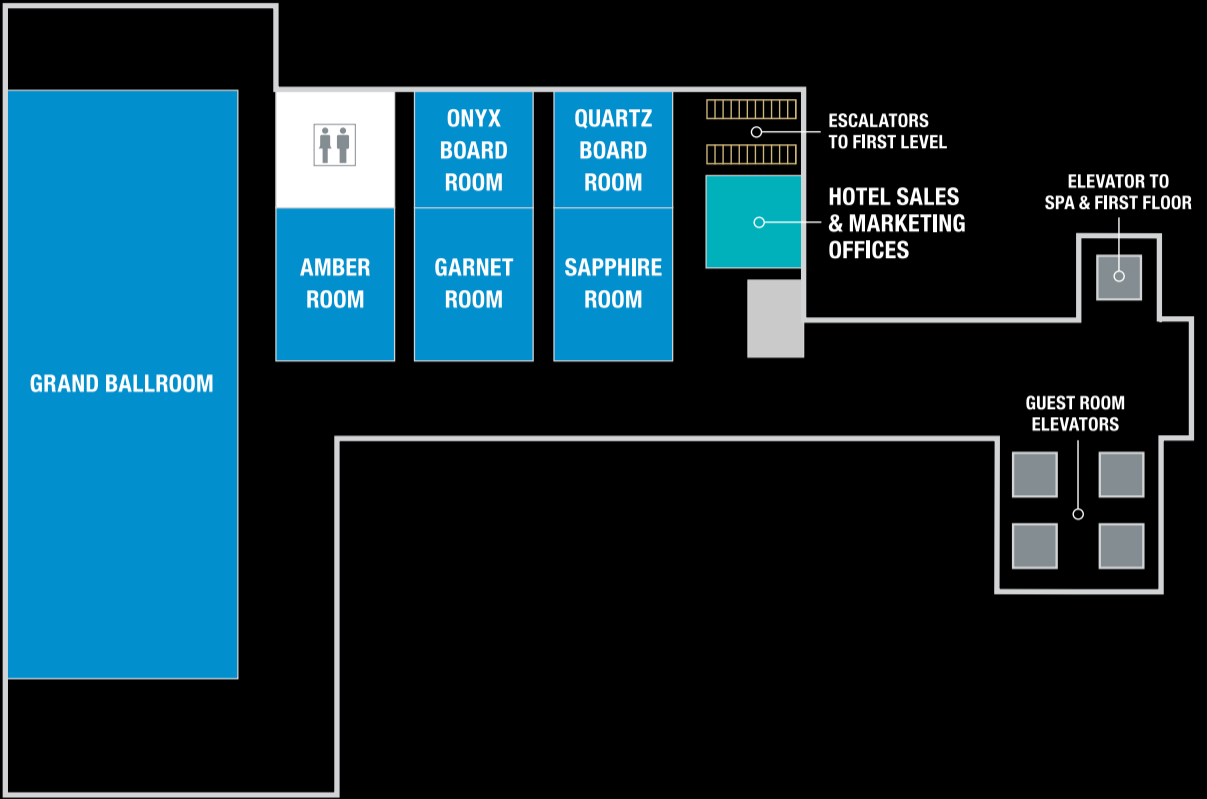

LEVEL TWO

 1ST FLOOR

 2ND FLOOR

 RESTROOMS

LEVEL THREE

HOTEL SIDE

CASINO SIDE

VENUES TEMPORARILY CLOSED

LOUNGES & ENTERTAINMENT

SERVICES

MEETINGS / CONFERENCE ROOMS

RESTROOMS

LEVEL ONE

VENUES TEMPORARILY CLOSED

CASINO / GAMING

ATM CASH ACCESS

CHECK CASHING MACHINE

RESTAURANTS

AMENITIES

SHOPS
BOUTIQUES
SERVICES

RESTROOMS

TABLE GAMES

LOUNGES
BARS
BEVERAGES

MEETINGS
CONFERENCE ROOMS

BEVERAGE STATION

PROMOTIONAL KIOSKS

BETMGM KIOSKS

GUEST XPRESS

LEVEL TWO

-  1st Floor
-  2nd Floor
-  RESTROOMS

IMMERSE SPA

ELEVATOR TO
EVENT CENTER & FIRST FLOOR