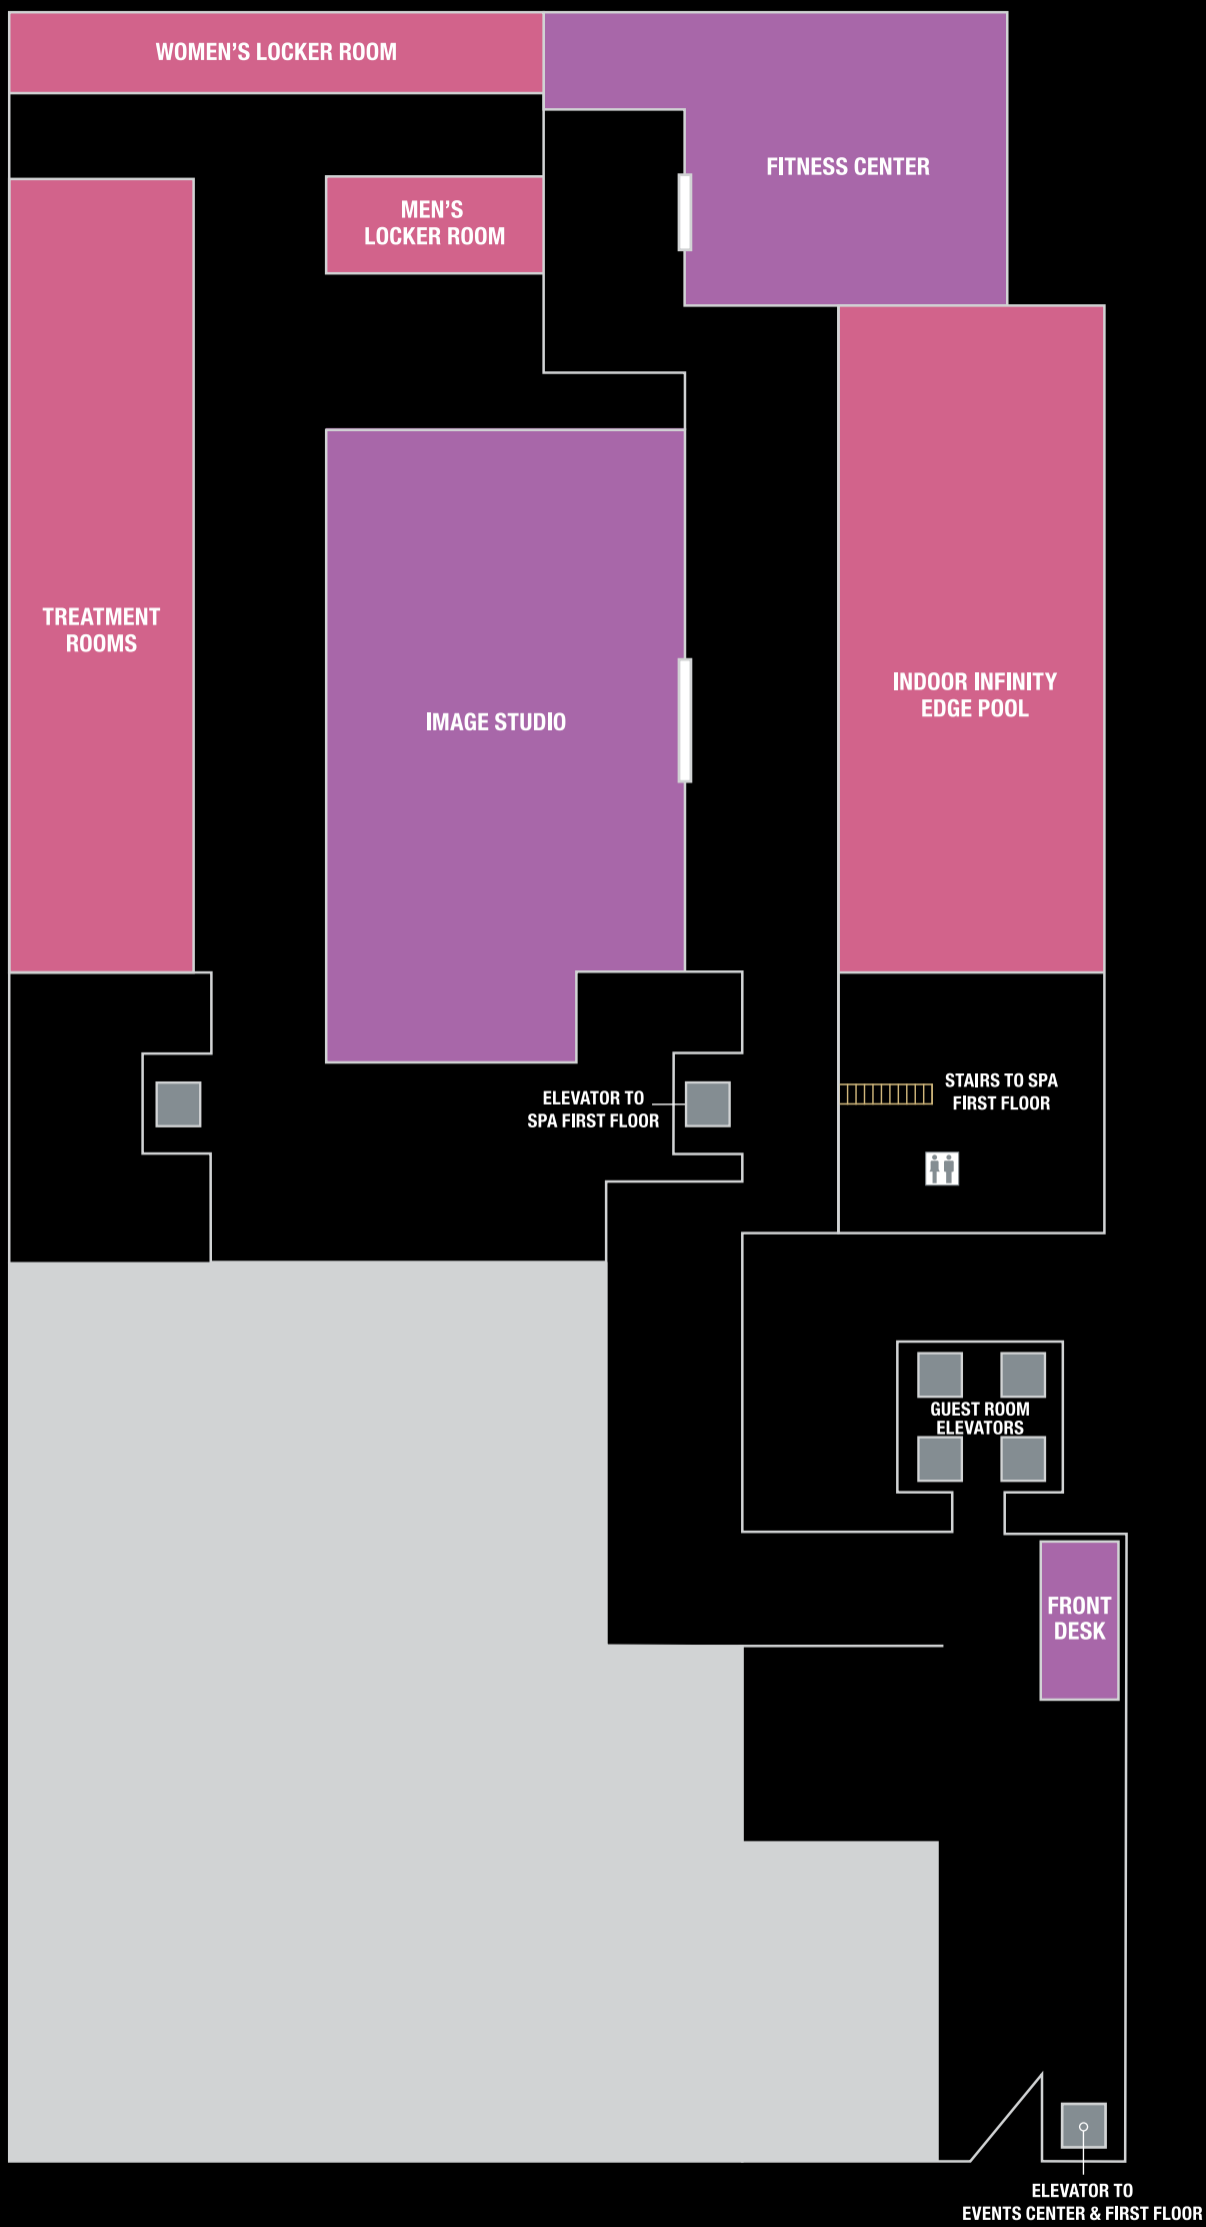

LEVEL ONE

- VENUES TEMPORARILY CLOSED
- CASINO / GAMING
- ATM CASH ACCESS
- CHECK CASHING MACHINE
- RESTAURANTS
- AMENITIES
- SHOPS BOUTIQUES SERVICES
- RESTROOMS
- TABLE GAMES
- LOUNGES BARS BEVERAGES
- MEETINGS CONFERENCE ROOMS
- BEVERAGE STATION
- PROMOTIONAL KIOSKS
- BETMGM KIOSKS
- \$ GUEST XPRESS

LEVEL TWO

 1ST FLOOR

 2ND FLOOR

 RESTROOMS

LEVEL THREE

HOTEL SIDE

CASINO SIDE

VENUES TEMPORARILY CLOSED

LOUNGES & ENTERTAINMENT

SERVICES

MEETINGS / CONFERENCE ROOMS

RESTROOMS

LEVEL ONE

VENUES TEMPORARILY CLOSED

CASINO / GAMING

ATM CASH ACCESS

CHECK CASHING MACHINE

RESTAURANTS

AMENITIES

SHOPS
BOUTIQUES
SERVICES

RESTROOMS

TABLE GAMES

LOUNGES
BARS
BEVERAGES

MEETINGS
CONFERENCE ROOMS