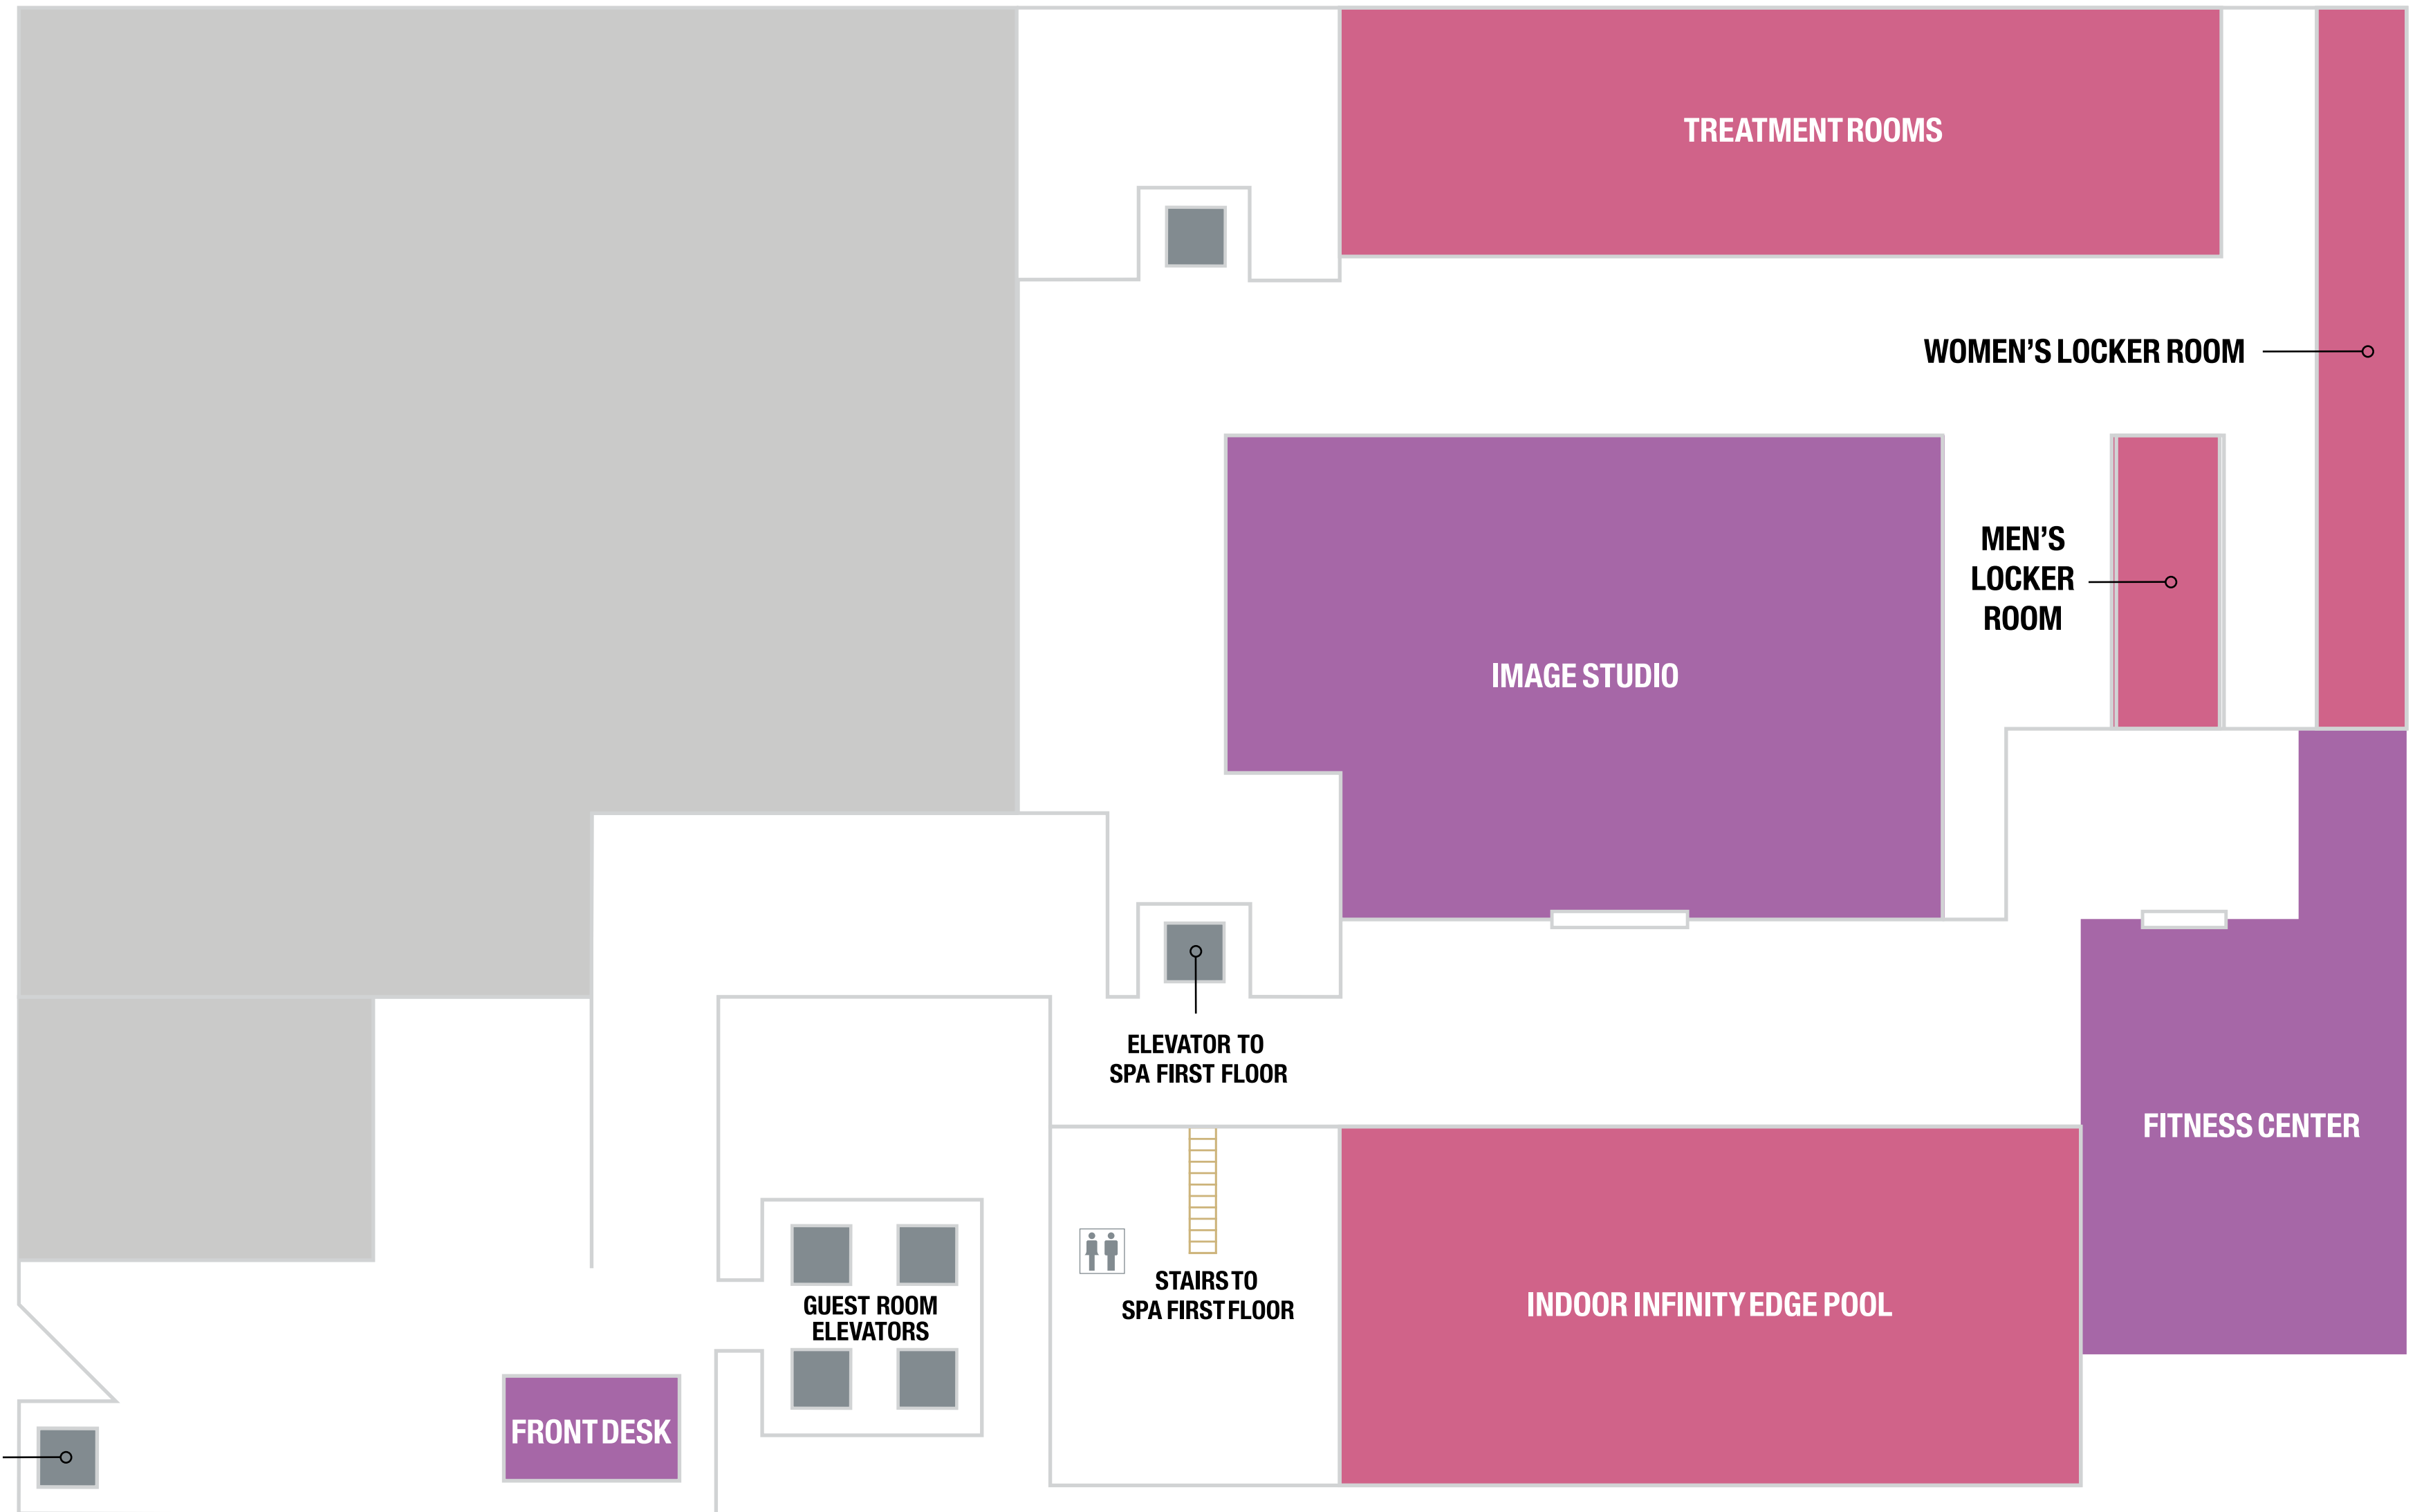

BEVERAGE STATION

PROMOTIONAL KIOSKS

BETMGM KIOSKS

GUEST XPRESS

LEVEL TWO

-  1st Floor
-  2nd Floor
-  RESTROOMS

IMMERSE SPA

ELEVATOR TO
EVENT CENTER & FIRST FLOOR

FRONT DESK

GUEST ROOM
ELEVATORS

ELEVATOR TO
SPA FIRST FLOOR

STAIRS TO
SPA FIRST FLOOR

TREATMENT ROOMS

IMAGE STUDIO

WOMEN'S LOCKER ROOM

MEN'S
LOCKER
ROOM

FITNESS CENTER

INDOOR INFINITY EDGE POOL

LEVEL THREE

VENUES TEMPORARILY CLOSED

LOUNGES & ENTERTAINMENT

MEETINGS / CONFERENCE ROOMS

SERVICES

RESTROOMS

HOTEL SIDE

CASINO SIDE

ELEVATORS NEAR CASINO VALET

TOPGOLF SWING SUITE

GRAND BALLROOM

AMBER ROOM

GARNET ROOM

ONYX BOARD ROOM